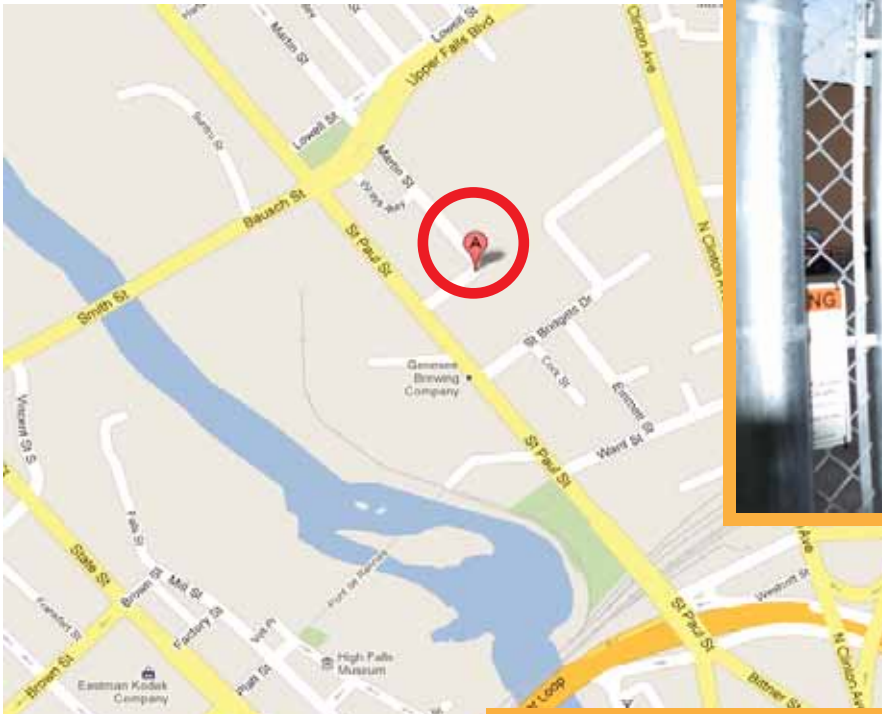

RMM General Meetings at Rochester Community Television (RCTV)

21 Gorham Street, Rochester, NY 14605

Monthly RMM Member Meetings are held at RCTV, located on Gorham Street, just off St. Paul Street, across from the Genessee Brewery. Parking is free in the fenced lot out front.

RCTV-15 is the public access television station for the city. We're excited to be meeting at their facility, which gives Rochester residents both a forum for the free expression of ideas and the expertise and technology to share them.

DRIVING DIRECTIONS

From the East:

- * Take I-490 West toward Rochester
- * Take exit 13 to merge onto Inner Loop
- * Take the St Paul exit toward Downtown/Clinton
- * Turn left onto St Paul St
- * Turn right onto Gorham St

From the West:

- * Take I-490 East toward Rochester
- * Take exit 13 on the left toward Downtown East
- * Merge onto Inner Loop
- * Take the St Paul exit toward Downtown/Clinton
- * Turn left onto St Paul St
- * Turn right onto Gorham St